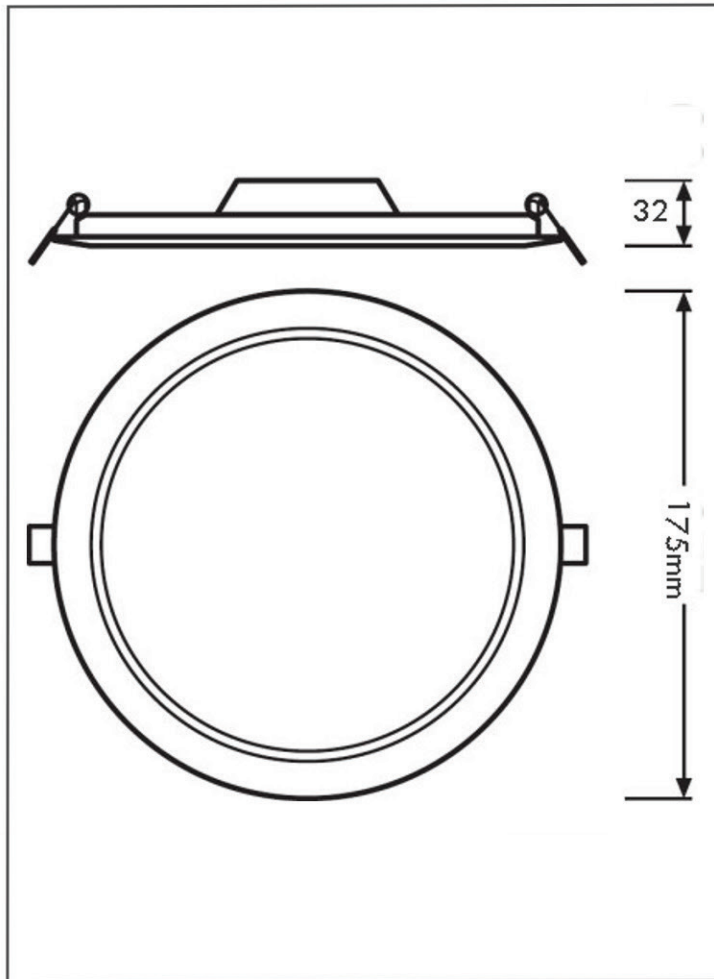

PRODUCT FEATURES

- Type of protection: IP20
- Long lifetime: up to 35,000h
- Heat sink: Aluminium Alloy
- Cutout Ø: 150mm

TECHNICAL DATA

Electrical data

Rated power	18W
Operating voltage	AC 85-265 V
Operating frequency	50/60Hz
Power factor	0.90

Photometrical data

Color temperature	2700-6500K
Luminous flux	1845±10%lm
Color rendering index Ra	80

Light Technical Data

Beam angle	120°
------------	------

Dimensions

Diameter	Ø175mm
Height	32mm

Temperature & operating conditions

Ambient Temperature	-15° ~ +50°
---------------------	-------------

General information

Mounting type	Recessed Mount
LED type	LED SMD
Lifespan	35,000h

SPECIFICATION				
MODEL	LUMINOUS EFFICIENCY	POWER	IP RATING	DIMMABLE
CLXS6C	103lm/W	18W	20	NO

TECHNICAL DRAWING

PHOTOMETRIC CURVE